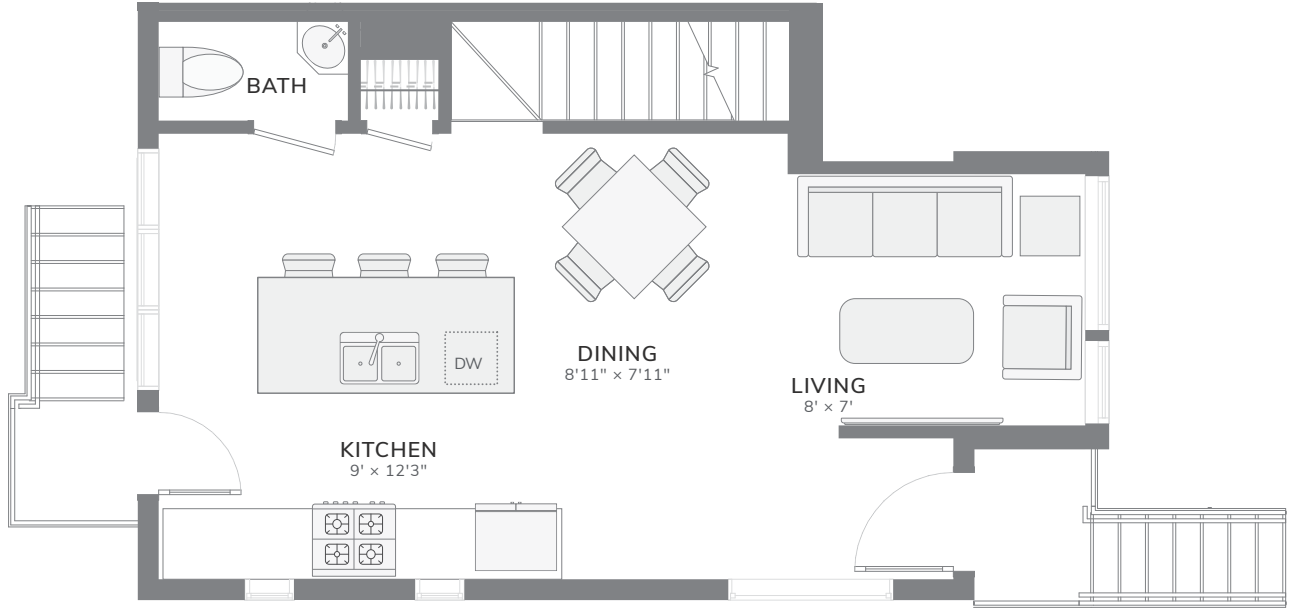

808A
2 BEDROOMS | 2.5 BATHS
1,007 SF

UPPER LEVEL, 1ST FLOOR

LOWER LEVEL