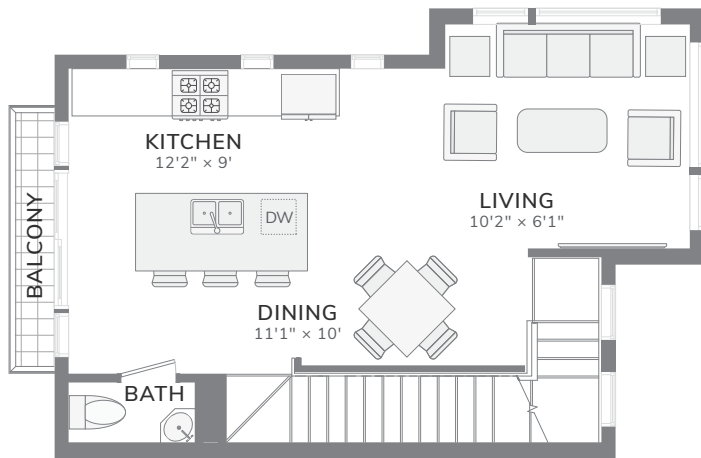

812B
2 BEDROOMS | 2.5 BATHS
993 SF

ROOF

UPPER LEVEL, 3RD FLOOR

LOWER LEVEL, 2ND FLOOR

ENTRY FROM FIRST LEVEL