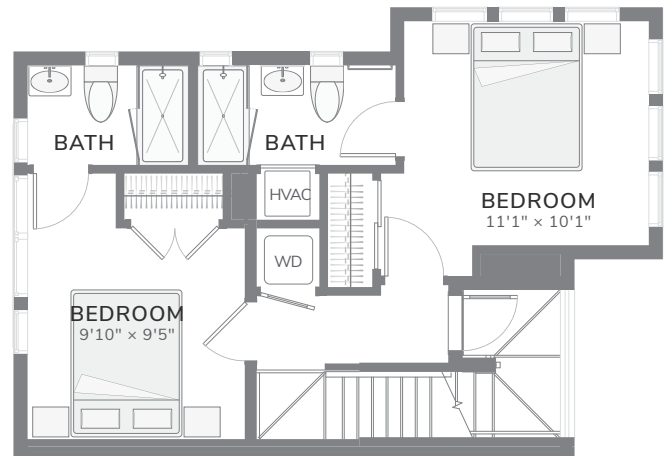

812B
2 BEDROOMS | 2.5 BATHS
993 SF

ROOF

UPPER LEVEL, 3RD FLOOR

LOWER LEVEL, 2ND FLOOR

ENTRY FROM FIRST LEVEL