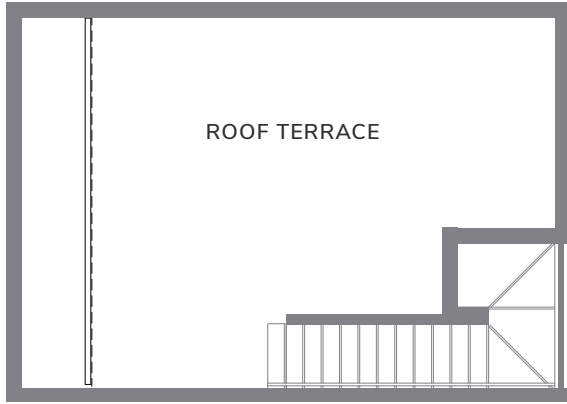

812B
2 BEDROOMS | 2.5 BATHS
993 SF

ROOF

UPPER LEVEL, 3RD FLOOR

LOWER LEVEL, 2ND FLOOR

ENTRY FROM FIRST LEVEL